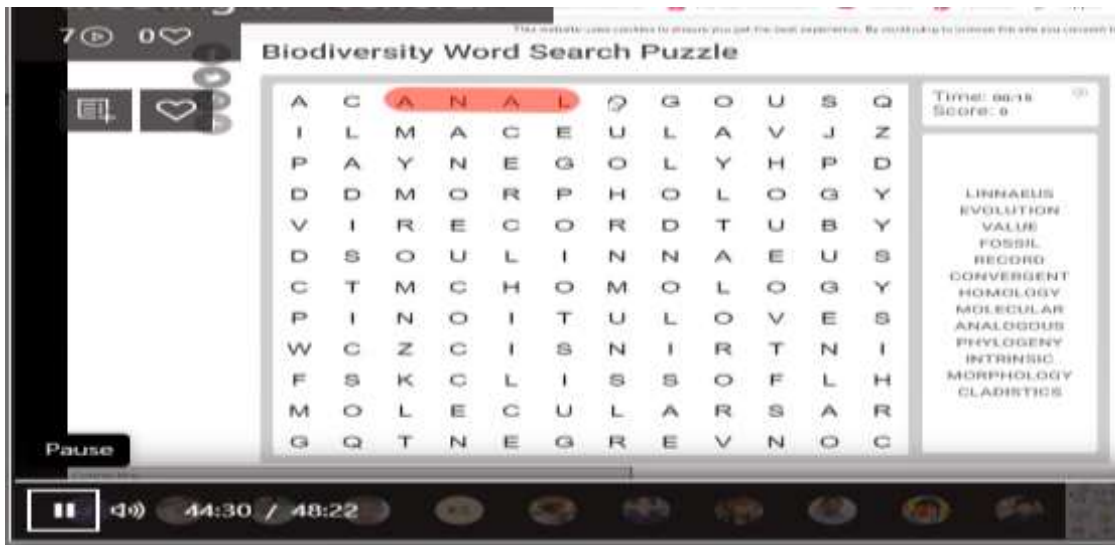

Protect biodiversity by preserving the environment and loving species!!

Regards

Srishti and Sangeetha